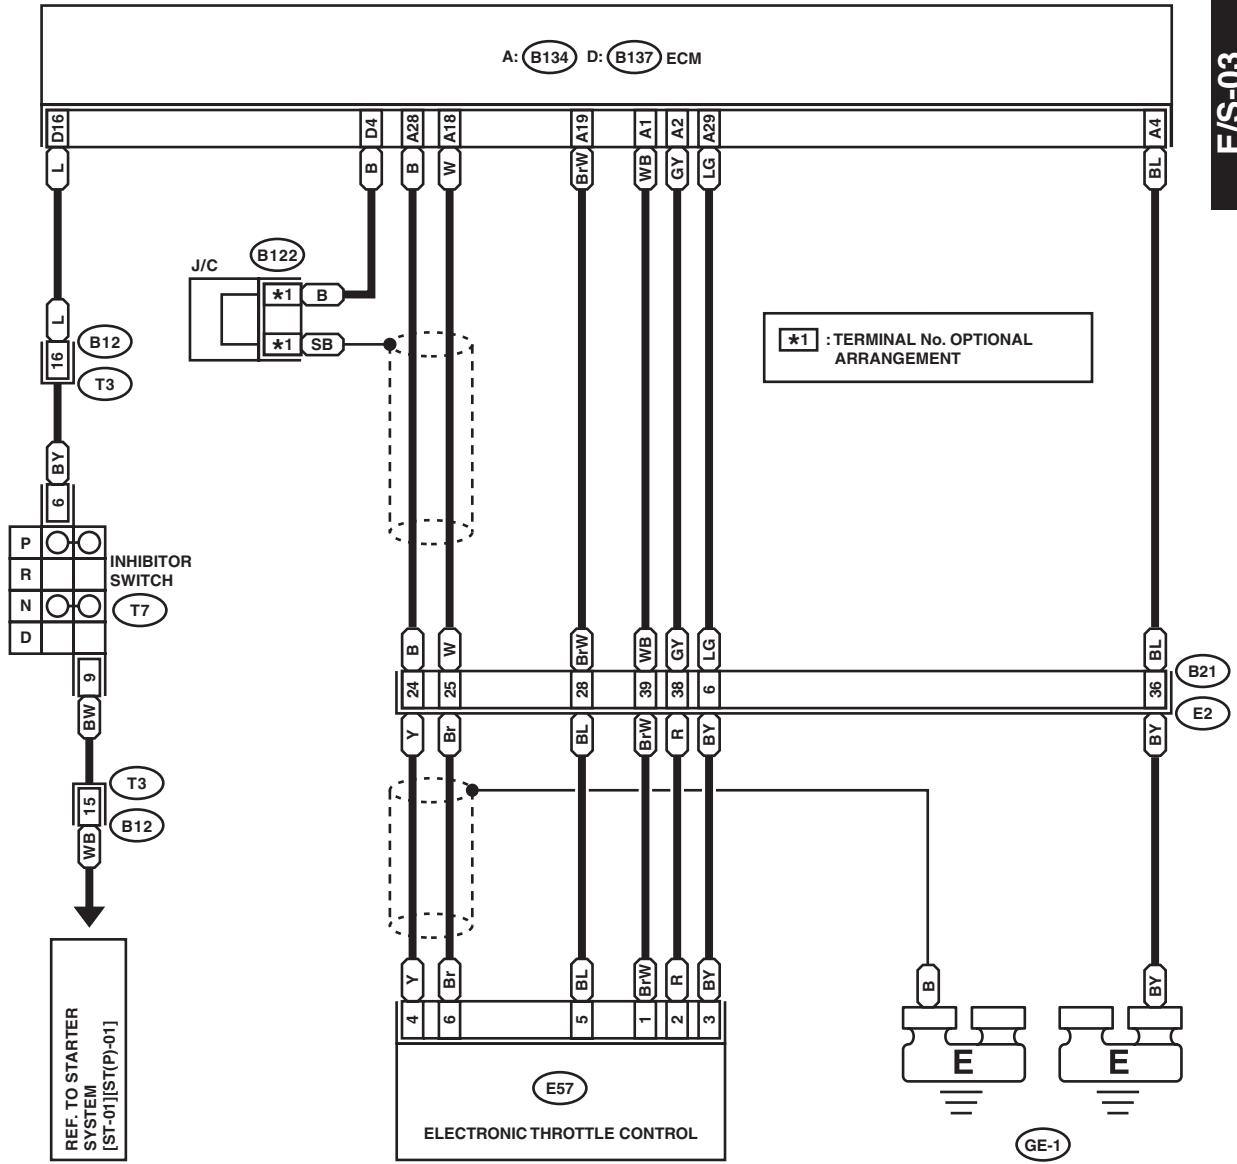

EyeSight System

WIRING SYSTEM

18. EyeSight System

A: WIRING DIAGRAM

WI-48247

EyeSight System

WIRING SYSTEM

E/S-02

E/S-02

WI-48248

EyeSight System

WIRING SYSTEM

E/S-03

E/S-03

WI-48249

EyeSight System

WIRING SYSTEM

WI-48250