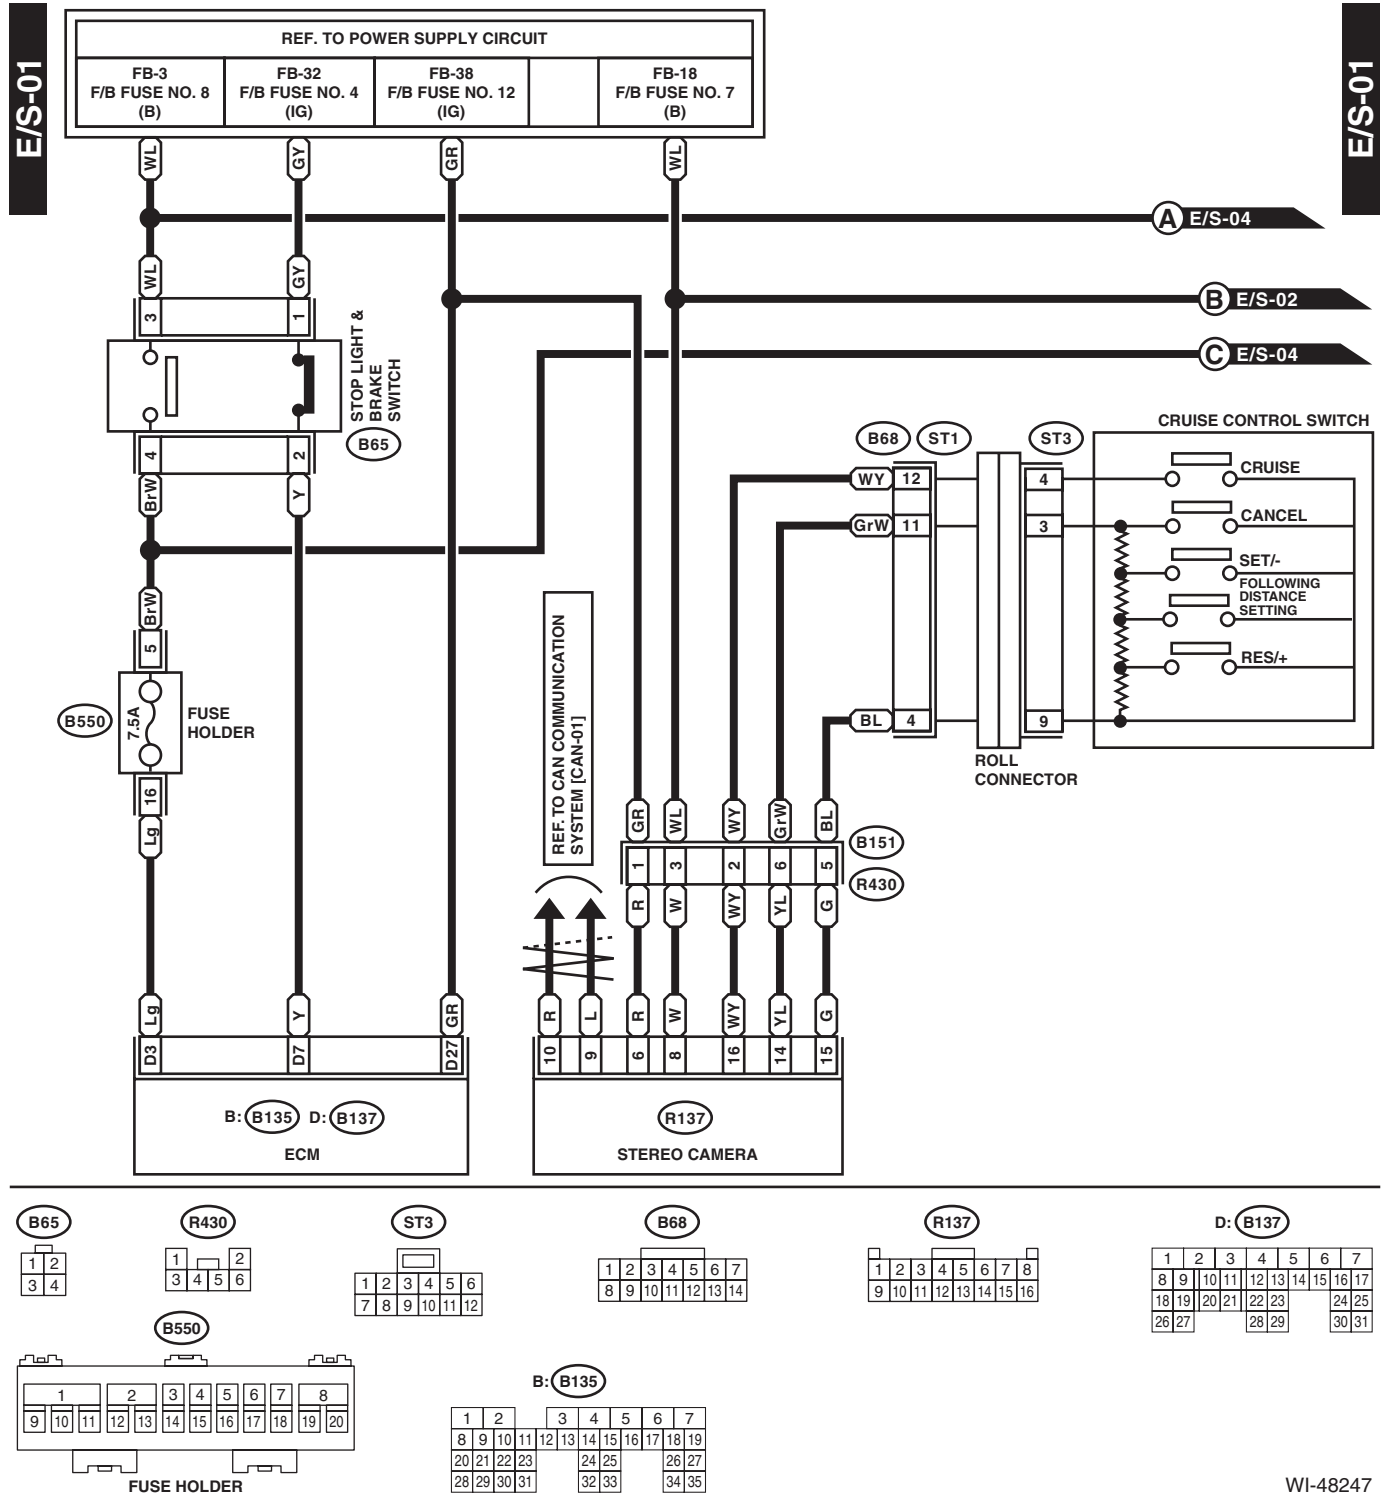

EyeSight System

WIRING SYSTEM

18. EyeSight System

A: WIRING DIAGRAM

WI-48247

EyeSight System

WIRING SYSTEM

E/S-02

E/S-02

WI-48248

EyeSight System

WIRING SYSTEM

E/S-03

E/S-03

WI-48249

EyeSight System

WIRING SYSTEM

WI-48250